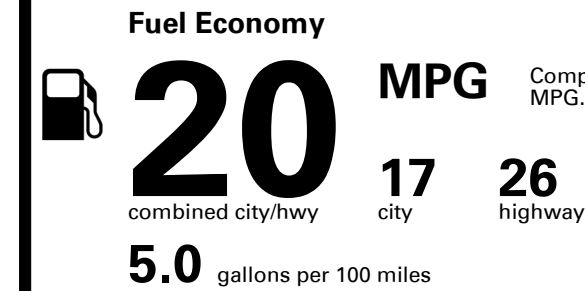

GENESIS WARRANTY

- 5-year/60,000-mile New Vehicle Warranty*
- 10-year/100,000-mile Powertrain Warranty*
- 7-year/Unlimited-mile Anti-perforation Warranty*
- Limited warranties, see dealer for details

Full Tank of Gas

Manufacturer's Suggested Retail Price: $46,200.00

ADDED FEATURES:

- *SAVILE SILVER(SSS) Paint $400.00
- Accessories
- *Cargo Tray $150.00
- *First Aid Kit $45.00
- *Rear Bumper Appliqué $80.00

SOLD TO: CA704
GENESIS OF PALMDALE
421 AUTO CENTER DRIVE
PALMDALE CA 93551

SHIPPED TO: CA704

Inland Freight & Handling : $1,025.00

VIN: KMTG74LE4MU071372	ENGINE: G6DPLA465995	EXTERIOR COLOR: SAVILE SILVER	INTERIOR/SEAT COLOR: BLACK/BLACK
MODEL: R0442R65	PORT OF ENTRY: HU	TRANSPORT: TRUCK	ACCESSORY WEIGHT: 16 lbs./ 7 kgs.

TOTAL PRICE: $47,900.00

220 A 2321KGLOVI

EMISSIONS:
This vehicle is certified to meet emission requirements in all 50 states

EPA DOT Fuel Economy and Environment

Compact Cars range from 14 to 113 MPG. The best vehicle rates 141 MPGe.

You spend $4,750
more in fuel costs over 5 years compared to the average new vehicle.

Annual fuel cost $2,450